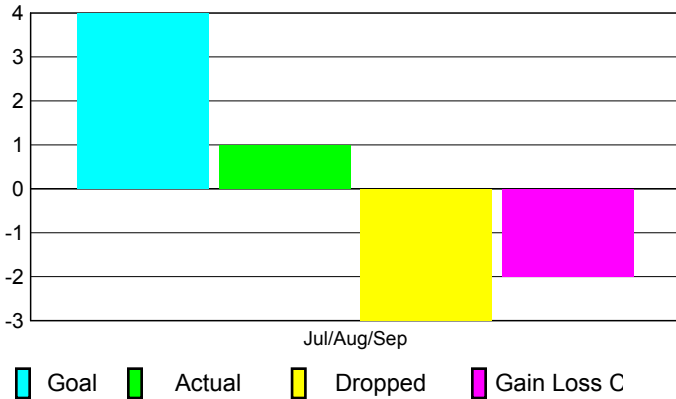

2010-2011 GMT Reports for District (or Undistricted) **District 305 N1**

GMT: NARESH KUMAR AGGARWAL

Location: PAKISTAN

GMT CA: 6

CLUBS

Club Results
2010-2011

Clubs
2009-2010

Month	New Club Goal	Actual New Clubs	Actual Dropped Clubs	Gain/Loss of Clubs	Gain/Loss of Clubs
Jul/Aug/Sep	4	1	-3	-2	5
Totals	4	1	-3	-2	5

Club Results 2010-2011

Goal, New, Dropped, Gain/Loss

Comparison of Club Gain/Loss

Current Year Compared to the Previous Year

YTD Status Quo Clubs 2010-2011

Status Quo Clubs Compared to Status Quo Members

MEMBERSHIP