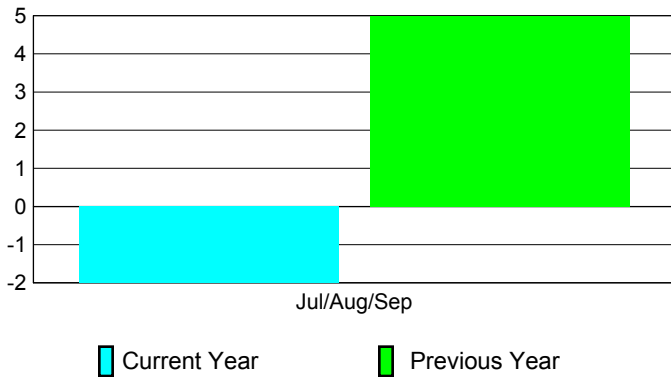

2010-2011 GMT Reports for District (or Undistricted) **District 305 N1**

GMT: NARESH KUMAR AGGARWAL

Location: PAKISTAN

GMT CA: 6

CLUBS

Club Results
2010-2011

Clubs
2009-2010

Month	New Club Goal	Actual New Clubs	Actual Dropped Clubs	Gain/Loss of Clubs	Gain/Loss of Clubs
Jul/Aug/Sep	4	1	-3	-2	5
Totals	4	1	-3	-2	5

Club Results 2010-2011

Goal, New, Dropped, Gain/Loss

Comparison of Club Gain/Loss

Current Year Compared to the Previous Year

YTD Status Quo Clubs 2010-2011

Status Quo Clubs Compared to Status Quo Members

MEMBERSHIP