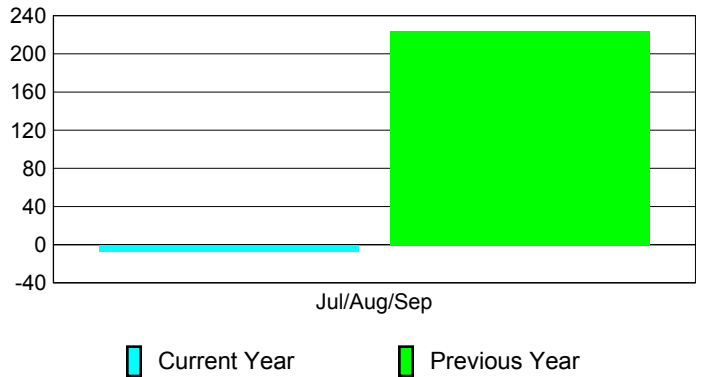

Comparison of Membership Gain/Loss

Current Year Compared to the Previous Year