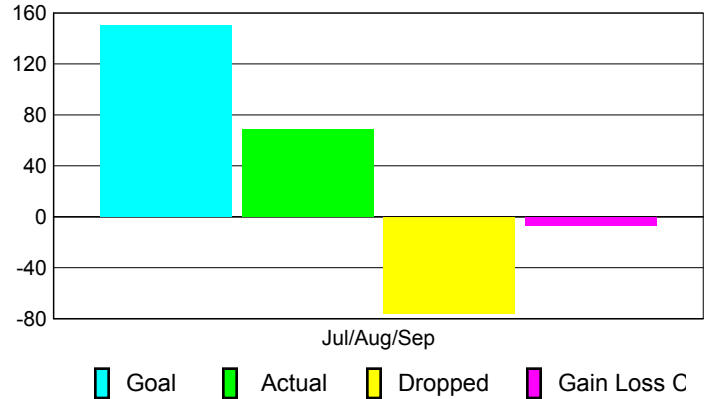

Membership Results 2010-2011

Goal, New, Dropped, Gain/Loss